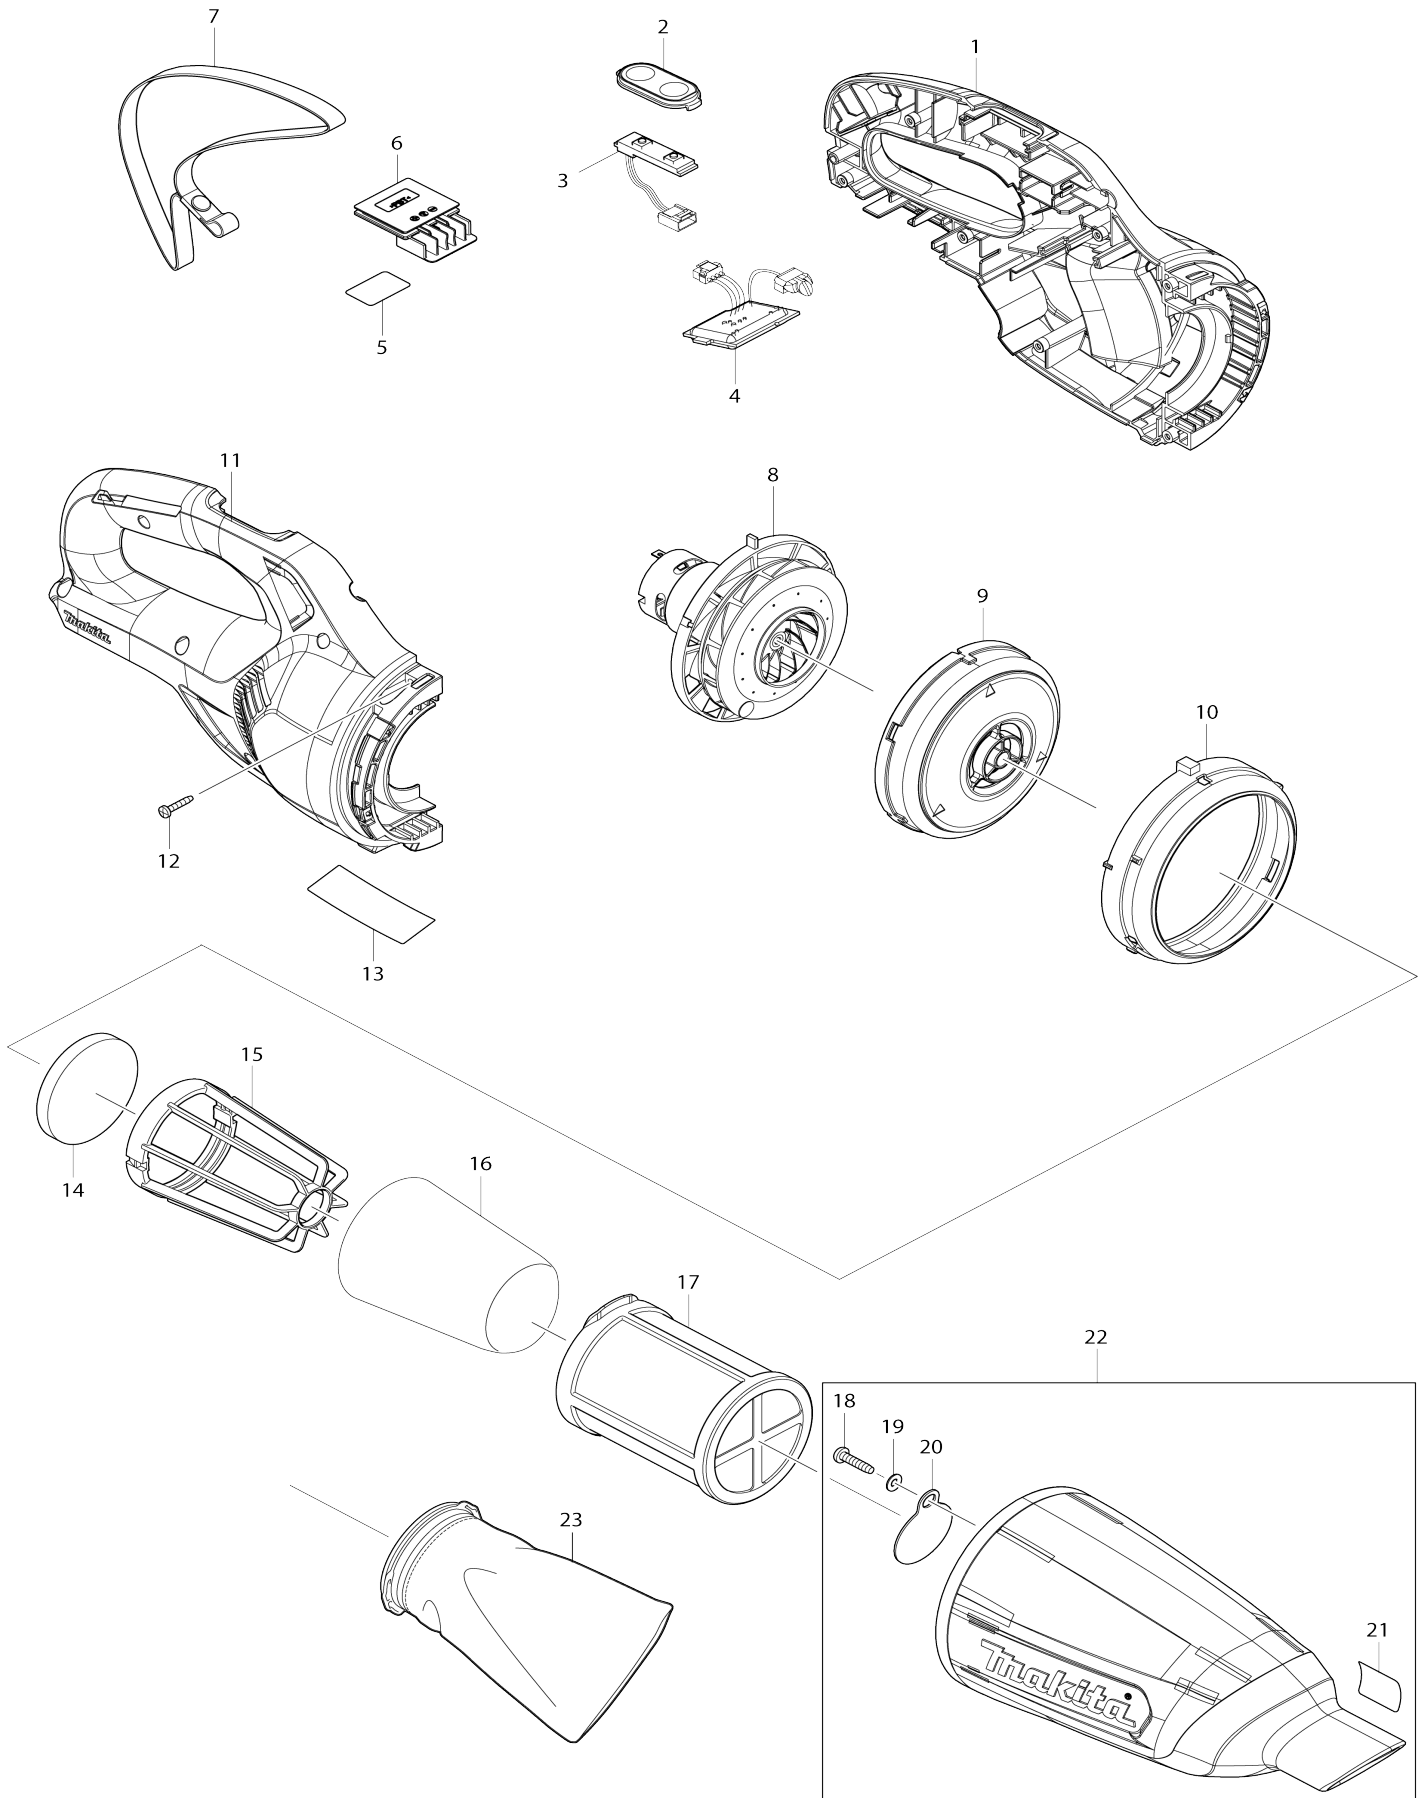

# Model No.CL108FD CORDLESS CLEANER

Model No.CL108FD CORDLESS CLEANER

Item No.	Parts No.	Description
001A	183K49-2	HOUSING SET
C10	424913-5	SPONGE SHEET 35-70
001A		INC. 11
001	183K48-4	HOUSING SET
C10	424913-5	SPONGE SHEET 35-70
001		INC. 11
001-1 A	183L99-3	HOUSING SET
C10	424913-5	SPONGE SHEET 35-70
001-1 A		INC. 11
001-1	183L97-7	HOUSING SET
C10	424913-5	SPONGE SHEET 35-70
001-1		INC. 11
001-1 D	183T11-1	HOUSING SET
C10	424913-5	SPONGE SHEET 35-70
001-1 D		INC. 11
002	144096-2	SWITCH PLATE COMPLETE
003	631973-2	SWITCH UNIT
004	632N07-8	CONTROLLER UNIT
C10	620601-4	LED CIRCUIT
004-1	632R95-9	CONTROLLER UNIT
C11	620E97-9	LED CIRCUIT
C30	654086-2	RECEPTACLE
004-1 D	632R95-9	CONTROLLER UNIT
C11	620E97-9	LED CIRCUIT
C30	654086-2	RECEPTACLE
005	854T81-4	CL108FD SERIAL NO. LABEL
006	644813-5	TERMINAL
008	126846-7	MOTOR ASSEMBLY
009	458834-9	FAN COVER
010	422377-7	RUBBER RING
011A	183K49-2	HOUSING SET
C10	424913-5	SPONGE SHEET 35-70
011A		INC. 1
011	183K48-4	HOUSING SET
C10	424913-5	SPONGE SHEET 35-70
011		INC .1
011-1 A	183L99-3	HOUSING SET
C10	424913-5	SPONGE SHEET 35-70
011-1 A		INC. 1
011-1	183L97-7	HOUSING SET
C10	424913-5	SPONGE SHEET 35-70
011-1		INC .1